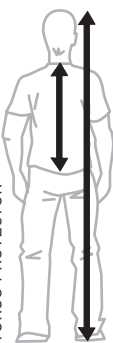

# PROTECTION GEAR SIZING CHART

KNEE GUARDS / KNEE PADS

SHIN GUARDS

ANKLE GUARDS

WRISTGUARDS  
& GLOVES

TORSO PROTECTOR

CRASH PANTS

ELBOW PADS

## FITMENT AND PRODUCT MEASUREMENT

Follow the body measurement guidelines as indicated above and refer to the charts provided before to find the perfect fit. Please note that the indications above are guidelines only and can slightly differ depending on individual body anatomies.

## PROTECTION GEAR SIZING CHART – WOMEN

	UNIT	XS		S		M		L		XL	
		Top circum.	Bottom circum.	Top circum.	Bottom circum.	Top circum.	Bottom circum.	Top circum.	Bottom circum.	Top circum.	Bottom circum.
		cm	34 - 38	25 - 30	38 - 42	30 - 35	42 - 46	35 - 40	46 - 50	40 - 45	50 - 54
inch	13.5 - 15	10 - 12	15 - 16.5	12 - 14	16.5 - 18	14 - 16	18 - 19.5	16 - 18	19.5 - 21	18 - 19.5	

	UNIT	XS		S		M		L	
		Top circum.	Bottom circum.	Top circum.	Bottom circum.	Top circum.	Bottom circum.	Top circum.	Bottom circum.
		cm	23 - 26	22 - 24	26 - 29	25 - 27	29 - 31	27 - 28	31 - 34
inch	9 - 10.25	8.5 - 9.5	10.25 - 11.5	9.75 - 10.5	11.5 - 12.25	10.5 - 11	12.25 - 13.5	11 - 11.5	